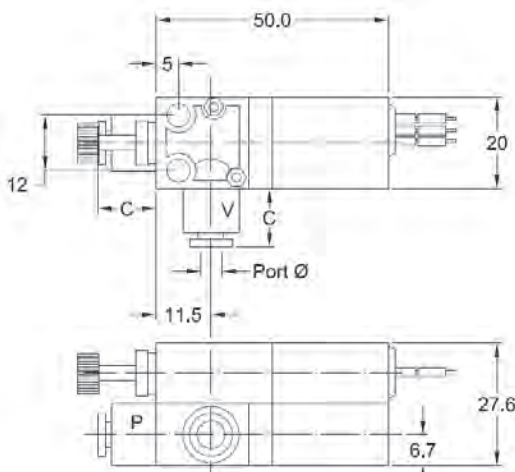

VABS VACUUM VENTURI

- Integral vacuum switch
- Box style vacuum venturi
- Lightweight and compact
- Inch port sizes 5/32", 1/4", 5/16" & 3/8"
- Metric port sizes 4, 6, 8 & 10mm
- Internal silencer

VABS 07		06	
Series	Venturi Nozzle Ø	Supply & Vacuum Port Ø	
07	0.7mm	04	4mm (5/32")
12	1.2mm	06	6mm
15	1.5mm	14	1/4"
		08	8mm (5/16")
		10	10mm
		38	3/8"

Venturi Ø	Tube Connection Availability					
	04	06	14	08	10	38
0.7mm	●	●	●			
1.2mm	●	●	●			
1.5mm				●	●	●

SPECIFICATIONS

Model	Venturi Ø	Tube Ø	Vacuum Flow l/min / CFM	Max Vacuum -Kpa / "Hg	Air Consumption l/min / CFM	Supply Pressure bar / psi
VABS0704	0.7mm	4mm (5/32")	6 / 0.2	86.7 / 26.0	13 / 0.45	5 / 73
VABS0706		6mm	27 / 0.96		44 / 1.56	
VABS0714		1/4"				
VABS1204	1.2mm	4mm (5/32")	63 / 2.23	92.0 / 27.5	100 / 3.53	
VABS1206		6mm	90 / 3.2		130 / 4.6	
VABS1214		1/4"				
VABS1508	1.5mm	8mm (5/16")	110 / 3.89		180 / 6.36	
VABS1510		10mm				
VABS1538		3/8"				

DIMENSIONS (mm)

Model	Port Sizes Ø	Dimension C
VABS0704	4mm (5/32")	14.5
VABS0706	6mm	16
VABS0714	1/4"	
VABS1204	4mm (5/32")	
VABS1206	6mm	16
VABS1214	1/4"	
VABS1508	8mm (5/16")	
VABS1510	10mm	
VABS1538	3/8"	