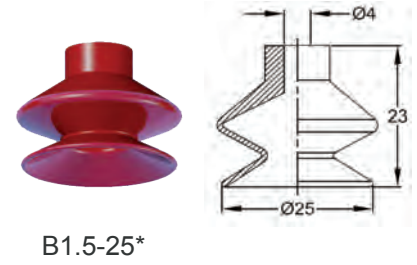

B1.5 SINGLE BELLOWS CUP

B1.5	33	N	
Series	Model	Diameter (mm)	Cup Material
	13	13	N Nitrile
	22	22	S Red Silicone
	25	25	ST Translucent White Silicone
	33	33	
	43	43	
	53	53	

*Part number example B1.5-33N
33mm Diameter single bellows vacuum cup in Nitrile rubber*

For Suitable Cup Fittings
Refer to Table Below

Model	Fitting Type
B1.5-13	B
B1.5-22	
B1.5-25	
B1.5-33	F
B1.5-43	
B1.5-53	

DIMENSIONS (mm)

For cup fittings refer to page 1.34