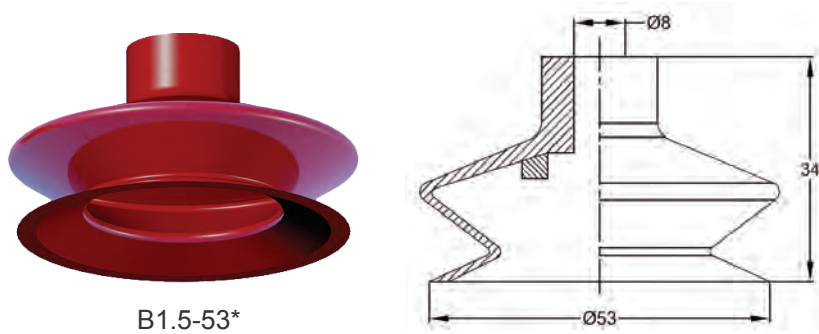

B1.5 SINGLE BELLOWS CUP

B1.5	33	N	
Series	Model	Diameter (mm)	Cup Material
	13	13	N Nitrile
	22	22	S Red Silicone
	25	25	ST Translucent White Silicone
	33	33	
	43	43	
	53	53	

*Part number example B1.5-33N
33mm Diameter single bellows vacuum cup in Nitrile rubber*

For Suitable Cup Fittings
Refer to Table Below

Model	Fitting Type
B1.5-13	B
B1.5-22	
B1.5-25	
B1.5-33	F
B1.5-43	
B1.5-53	

DIMENSIONS (mm)

For cup fittings refer to page 1.34