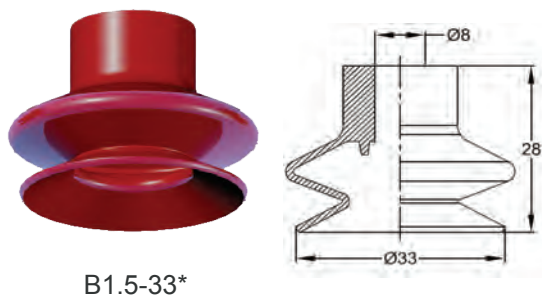

B1.5 SINGLE BELLOWS CUP

B1.5	33	N	
Series	Model	Diameter (mm)	Cup Material
	13	13	N Nitrile
	22	22	S Red Silicone
	25	25	ST Translucent White Silicone
	33	33	
	43	43	
	53	53	

*Part number example B1.5-33N
33mm Diameter single bellows vacuum cup in Nitrile rubber*

For Suitable Cup Fittings
Refer to Table Below

Model	Fitting Type
B1.5-13	B
B1.5-22	
B1.5-25	
B1.5-33	F
B1.5-43	
B1.5-53	

DIMENSIONS (mm)

For cup fittings refer to page 1.34