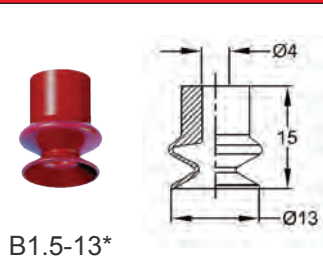

B1.5 SINGLE BELLOWS CUP

B1.5	33	N	
Series	Model	Diameter (mm)	Cup Material
	13	13	N Nitrile
	22	22	S Red Silicone
	25	25	ST Translucent White Silicone
	33	33	
	43	43	
	53	53	

*Part number example B1.5-33N
33mm Diameter single bellows vacuum cup in Nitrile rubber*

For Suitable Cup Fittings
Refer to Table Below

Model	Fitting Type
B1.5-13	B
B1.5-22	
B1.5-25	
B1.5-33	F
B1.5-43	
B1.5-53	

DIMENSIONS (mm)

For cup fittings refer to page 1.34