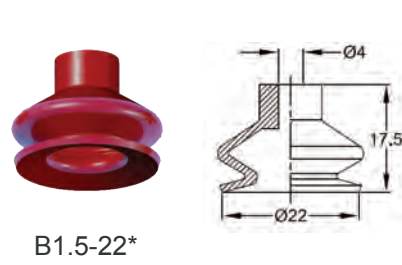

B1.5 SINGLE BELLOWS CUP

B1.5	33	N	
Series	Model	Diameter (mm)	Cup Material
	13	13	N Nitrile
	22	22	S Red Silicone
	25	25	ST Translucent White Silicone
	33	33	
	43	43	
	53	53	

*Part number example B1.5-33N
33mm Diameter single bellows vacuum cup in Nitrile rubber*

For Suitable Cup Fittings
Refer to Table Below

Model	Fitting Type
B1.5-13	B
B1.5-22	
B1.5-25	
B1.5-33	F
B1.5-43	
B1.5-53	

DIMENSIONS (mm)

For cup fittings refer to page 1.34