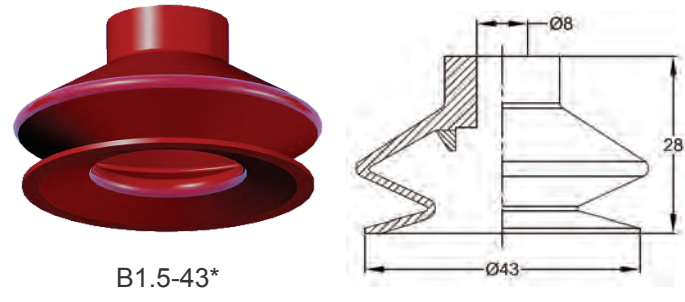

B1.5 SINGLE BELLOWS CUP

B1.5	33	N	
Series	Model	Diameter (mm)	Cup Material
	13	13	N Nitrile
	22	22	S Red Silicone
	25	25	ST Translucent White Silicone
	33	33	
	43	43	
	53	53	

*Part number example B1.5-33N
33mm Diameter single bellows vacuum cup in Nitrile rubber*

For Suitable Cup Fittings
Refer to Table Below

Model	Fitting Type
B1.5-13	B
B1.5-22	
B1.5-25	
B1.5-33	F
B1.5-43	
B1.5-53	

DIMENSIONS (mm)

For cup fittings refer to page 1.34