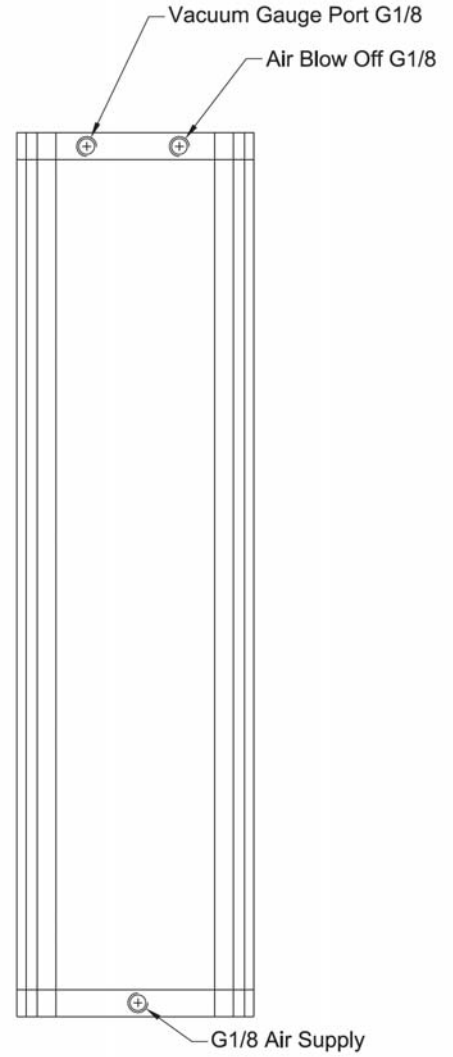

# MonoGripper

- Universal vacuum gripper.
- Integral multi stage vacuum generator
- Grips the product even when only partially covered
- Standard 120mm width with varying lengths available
- Key-way mounting channels
- Optional internal particulate filter (option A-F)

|            |            |            |        |              |
|------------|------------|------------|--------|--------------|
| <b>TXC</b> | <b>120</b> | <b>300</b> | -      | <b>A-F</b>   |
| Series     | Width      | Length     |        | Filter       |
|            |            | 300        | 300mm  | A None       |
|            |            | 400        | 400mm  | A-F Included |
|            |            | 600        | 600mm  |              |
|            |            | 800        | 800mm  |              |
|            |            | 1000       | 1000mm |              |
|            |            | 1200       | 1200mm |              |

## DIMENSIONS (mm)

TOP VIEW

| Model        | B    |
|--------------|------|
| TXC120X300A  | 328  |
| TXC120X400A  | 428  |
| TXC120X600A  | 628  |
| TXC120X800A  | 828  |
| TXC120X1000A | 1028 |
| TXC120X1200A | 1228 |