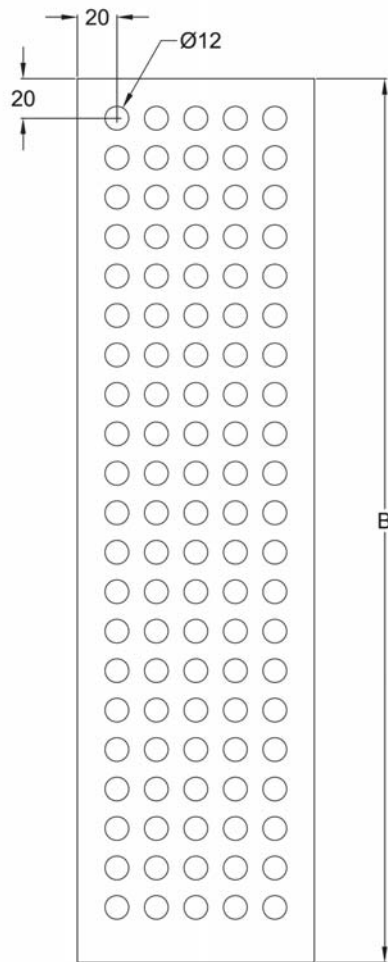

# MonoGripper

- Universal vacuum gripper.
- Integral multi stage vacuum generator
- Grips the product even when only partially covered
- Standard 120mm width with varying lengths available
- Key-way mounting channels
- Optional internal particulate filter (option A-F)

|            |            |            |        |              |
|------------|------------|------------|--------|--------------|
| <b>TXC</b> | <b>120</b> | <b>300</b> | -      | <b>A-F</b>   |
| Series     | Width      | Length     |        | Filter       |
|            |            | 300        | 300mm  | A None       |
|            |            | 400        | 400mm  | A-F Included |
|            |            | 600        | 600mm  |              |
|            |            | 800        | 800mm  |              |
|            |            | 1000       | 1000mm |              |
|            |            | 1200       | 1200mm |              |

## DIMENSIONS (mm)

TOP VIEW

| Model        | B    |
|--------------|------|
| TXC120X300A  | 328  |
| TXC120X400A  | 428  |
| TXC120X600A  | 628  |
| TXC120X800A  | 828  |
| TXC120X1000A | 1028 |
| TXC120X1200A | 1228 |