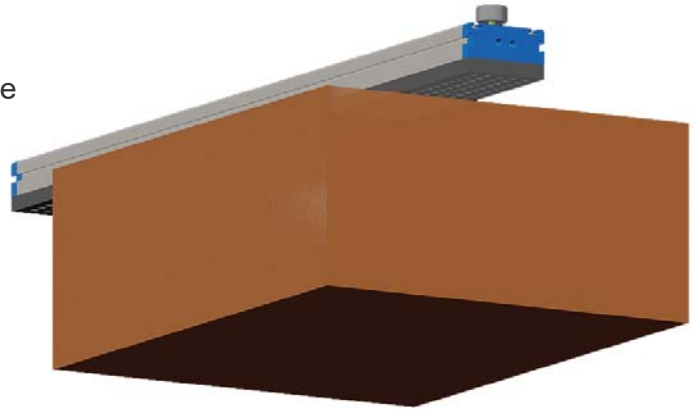

# MonoGripper

- Universal vacuum gripper.
- Integral multi stage vacuum generator
- Grips the product even when only partially covered
- Standard 120mm width with varying lengths available
- Key-way mounting channels
- Optional internal particulate filter (option A-F)

|            |            |            |        |              |
|------------|------------|------------|--------|--------------|
| <b>TXC</b> | <b>120</b> | <b>300</b> | -      | <b>A-F</b>   |
| Series     | Width      | Length     |        | Filter       |
|            |            | 300        | 300mm  | A None       |
|            |            | 400        | 400mm  | A-F Included |
|            |            | 600        | 600mm  |              |
|            |            | 800        | 800mm  |              |
|            |            | 1000       | 1000mm |              |
|            |            | 1200       | 1200mm |              |