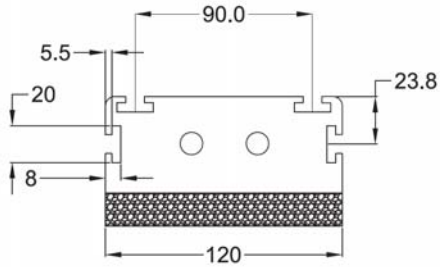

# MonoGripper

- Universal vacuum gripper.
- Integral multi stage vacuum generator
- Grips the product even when only partially covered
- Standard 120mm width with varying lengths available
- Key-way mounting channels
- Optional internal particulate filter (option A-F)

|            |            |            |        |              |
|------------|------------|------------|--------|--------------|
| <b>TXC</b> | <b>120</b> | <b>300</b> | -      | <b>A-F</b>   |
| Series     | Width      | Length     |        | Filter       |
|            |            | 300        | 300mm  | A None       |
|            |            | 400        | 400mm  | A-F Included |
|            |            | 600        | 600mm  |              |
|            |            | 800        | 800mm  |              |
|            |            | 1000       | 1000mm |              |
|            |            | 1200       | 1200mm |              |

## DIMENSIONS (mm)

TOP VIEW

| Model        | B    |
|--------------|------|
| TXC120X300A  | 328  |
| TXC120X400A  | 428  |
| TXC120X600A  | 628  |
| TXC120X800A  | 828  |
| TXC120X1000A | 1028 |
| TXC120X1200A | 1228 |